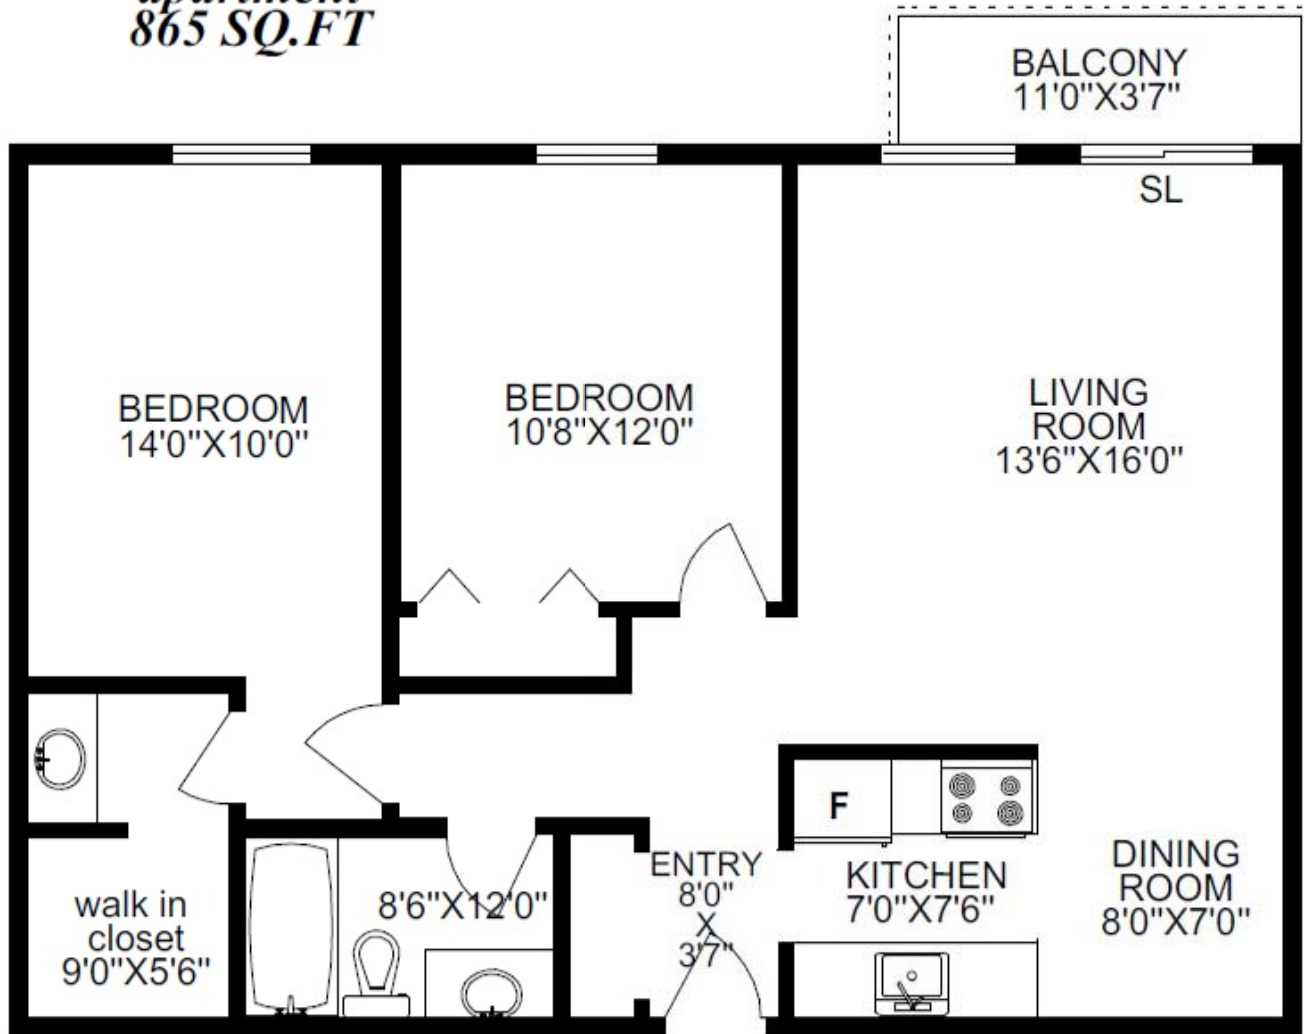

SEASIDE PLACE

oceanfront living

SAMPLE
2 BEDROOM
apartment
865 SQ.FT

SCALE

scale in feet