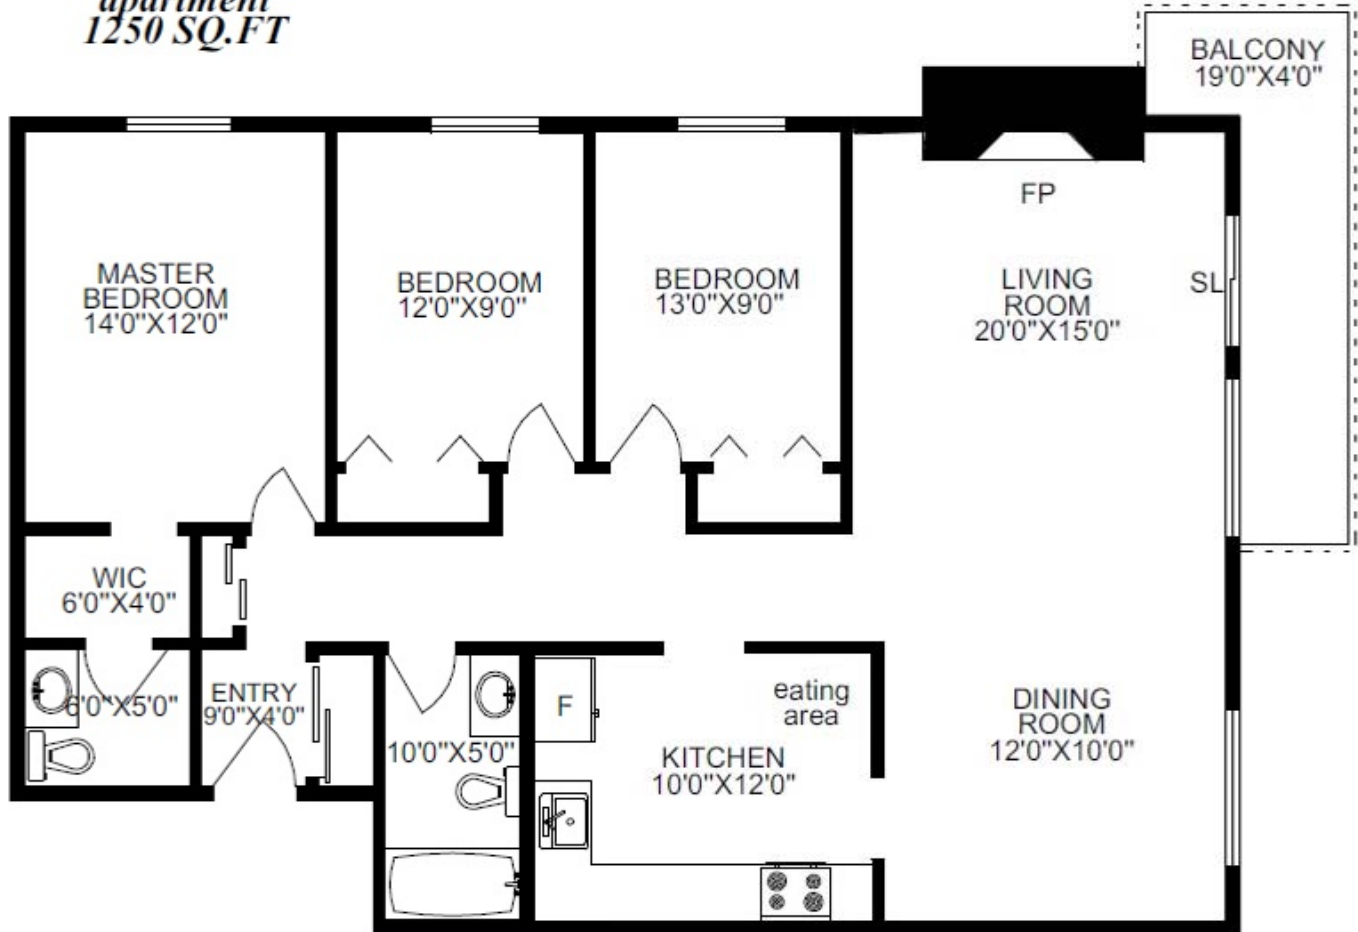

# SEASIDE PLACE

*oceanfront living*

**SAMPLE**

**3 BEDROOM  
apartment  
1250 SQ.FT**

SCALE

*scale in feet*